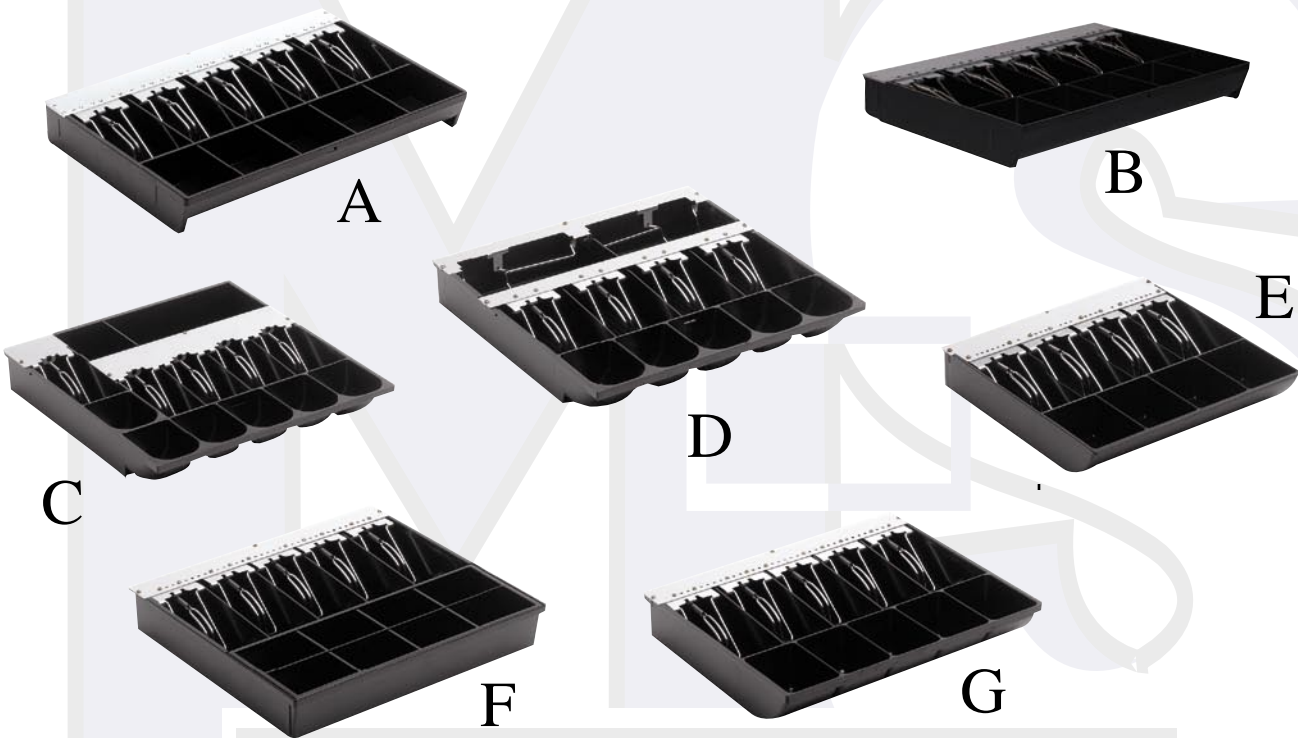

MONEY TRAYS

Model	Size (W) x (L) x (H)	Insert Part #	Picture	Insert Size (W) x (L) x (H)	Compmt. Coin/Bill	Media Slots	Color	Drawer Lock	Ship Weight	MSRP
EP-125 NK	18.8"x15.2"x3.94"	73041-003	A	16.0"X10.9"X2.2"	5/5	Yes	Brown, Black, Off-White, and Gray	No	26 lbs.	$45
	478mm 385mm	73041-003-ADJ	B		5/5				11.8kg	$50
	100mm	73041-003-TWO	I		6/5					$55
EP-125NKL	18.8"x19.7"x3.94"	73041-003	A	16.0"X10.9"X2.2"	5/5	Yes	Off-White or Black	No	29 lbs.	$45
	478mm 500mm	73041-003-ADJ	B		5/5				13.2kg	$50
	100mm	73041-003-TWO	I		6/5					$55
EP-125NK2	18.8"x15.2"x3.94"	73041-003	A	16.0"X10.9"X2.2"	5/5	No	Off-White or Black	Yes	26 lbs.	$45
	478mm 385mm	73041-003-ADJ	B		5/5				11.9kg	$50
	100mm	73041-003-TWO	I		6/5					$55
EP-125NKL2	18.8"x19.7"x3.94"	73041-003	A	14.1"X14.5"X2.4"	5/5	No	Off-White or Black	No	29 lbs.	$45
	478mm 385mm	73041-003-ADJ	B		5/5				13.2kg	$50
	100mm	73041-003-TWO	I		6/5					$55
EP-107N	17.3"x18.1"x4.06"	1051-7(6/5+2)	A	16.0"X10.9"X2.2"	5/5 + 2	Yes	Off-White or Black	Yes	25 lbs.	$48
	478mm 385mm	1051-7(5/4+2)	B		5/5 + 2				11.3kg	$48
	103mm	1051-7(8/4)	I		6/5					$48
EP-127NK	18.8"x18.2"x5.0"	73041-003	A	16.0"X10.9"X2.2"	5/5	Yes	Off-White or Black	Yes	31 lbs.	$45
	478mm 462mm	73041-003-ADJ	B		5/5				15 kg	$50
	125mm	73041-003-TWO	I		6/5					$55
EP-127-SA	18.8"x21.0"x5.0"	73041-003	A	16.0"X10.9"X2.2"	5/5	Yes	Off-White	Yes	33 lbs.	$45
	4768mm 533mm	73041-003-ADJ	B		5/5				15kg	$50
	126mm	73041-003-TWO	I		6/5					$55
EP-127-SA-23	18.8"x23.0"x5.0"	73041-003	A	16.0"X10.9"X2.2"	5/5	Yes	Off-White	Yes	35 lbs.	$45
	478mm 533mm	73041-003-ADJ	B		5/5				15.9kg	$50
	128mm	73041-003-TWO	I		6/5					$55
SP-103	15.9"x16.7"x3.86"	051-5	G	13.8"X11.3"X2.5"	5/5	Yes	Off-White or Black	Yes	21 lbs.	$40
	478mm 385mm	1051-5-TWO	H		6/5 or 5/5				9.1kg	$50
	100mm	1051-8	F		8/5					$45
EP-102N	13.0"x16.3"x3.54"	1051-4	E	10.9"X11.1"X2.1"	4/4	No	Off-White or Black	Yes	16 lbs.	$35
HP-121	13.0"x16.3"x3.54"	1051-4	E	10.9"X11.1"X2.1"	4/4	No	Black	Yes	15 lbs.	$35
	330mm 415mm								7.3kg	
	90mm								6.8kg